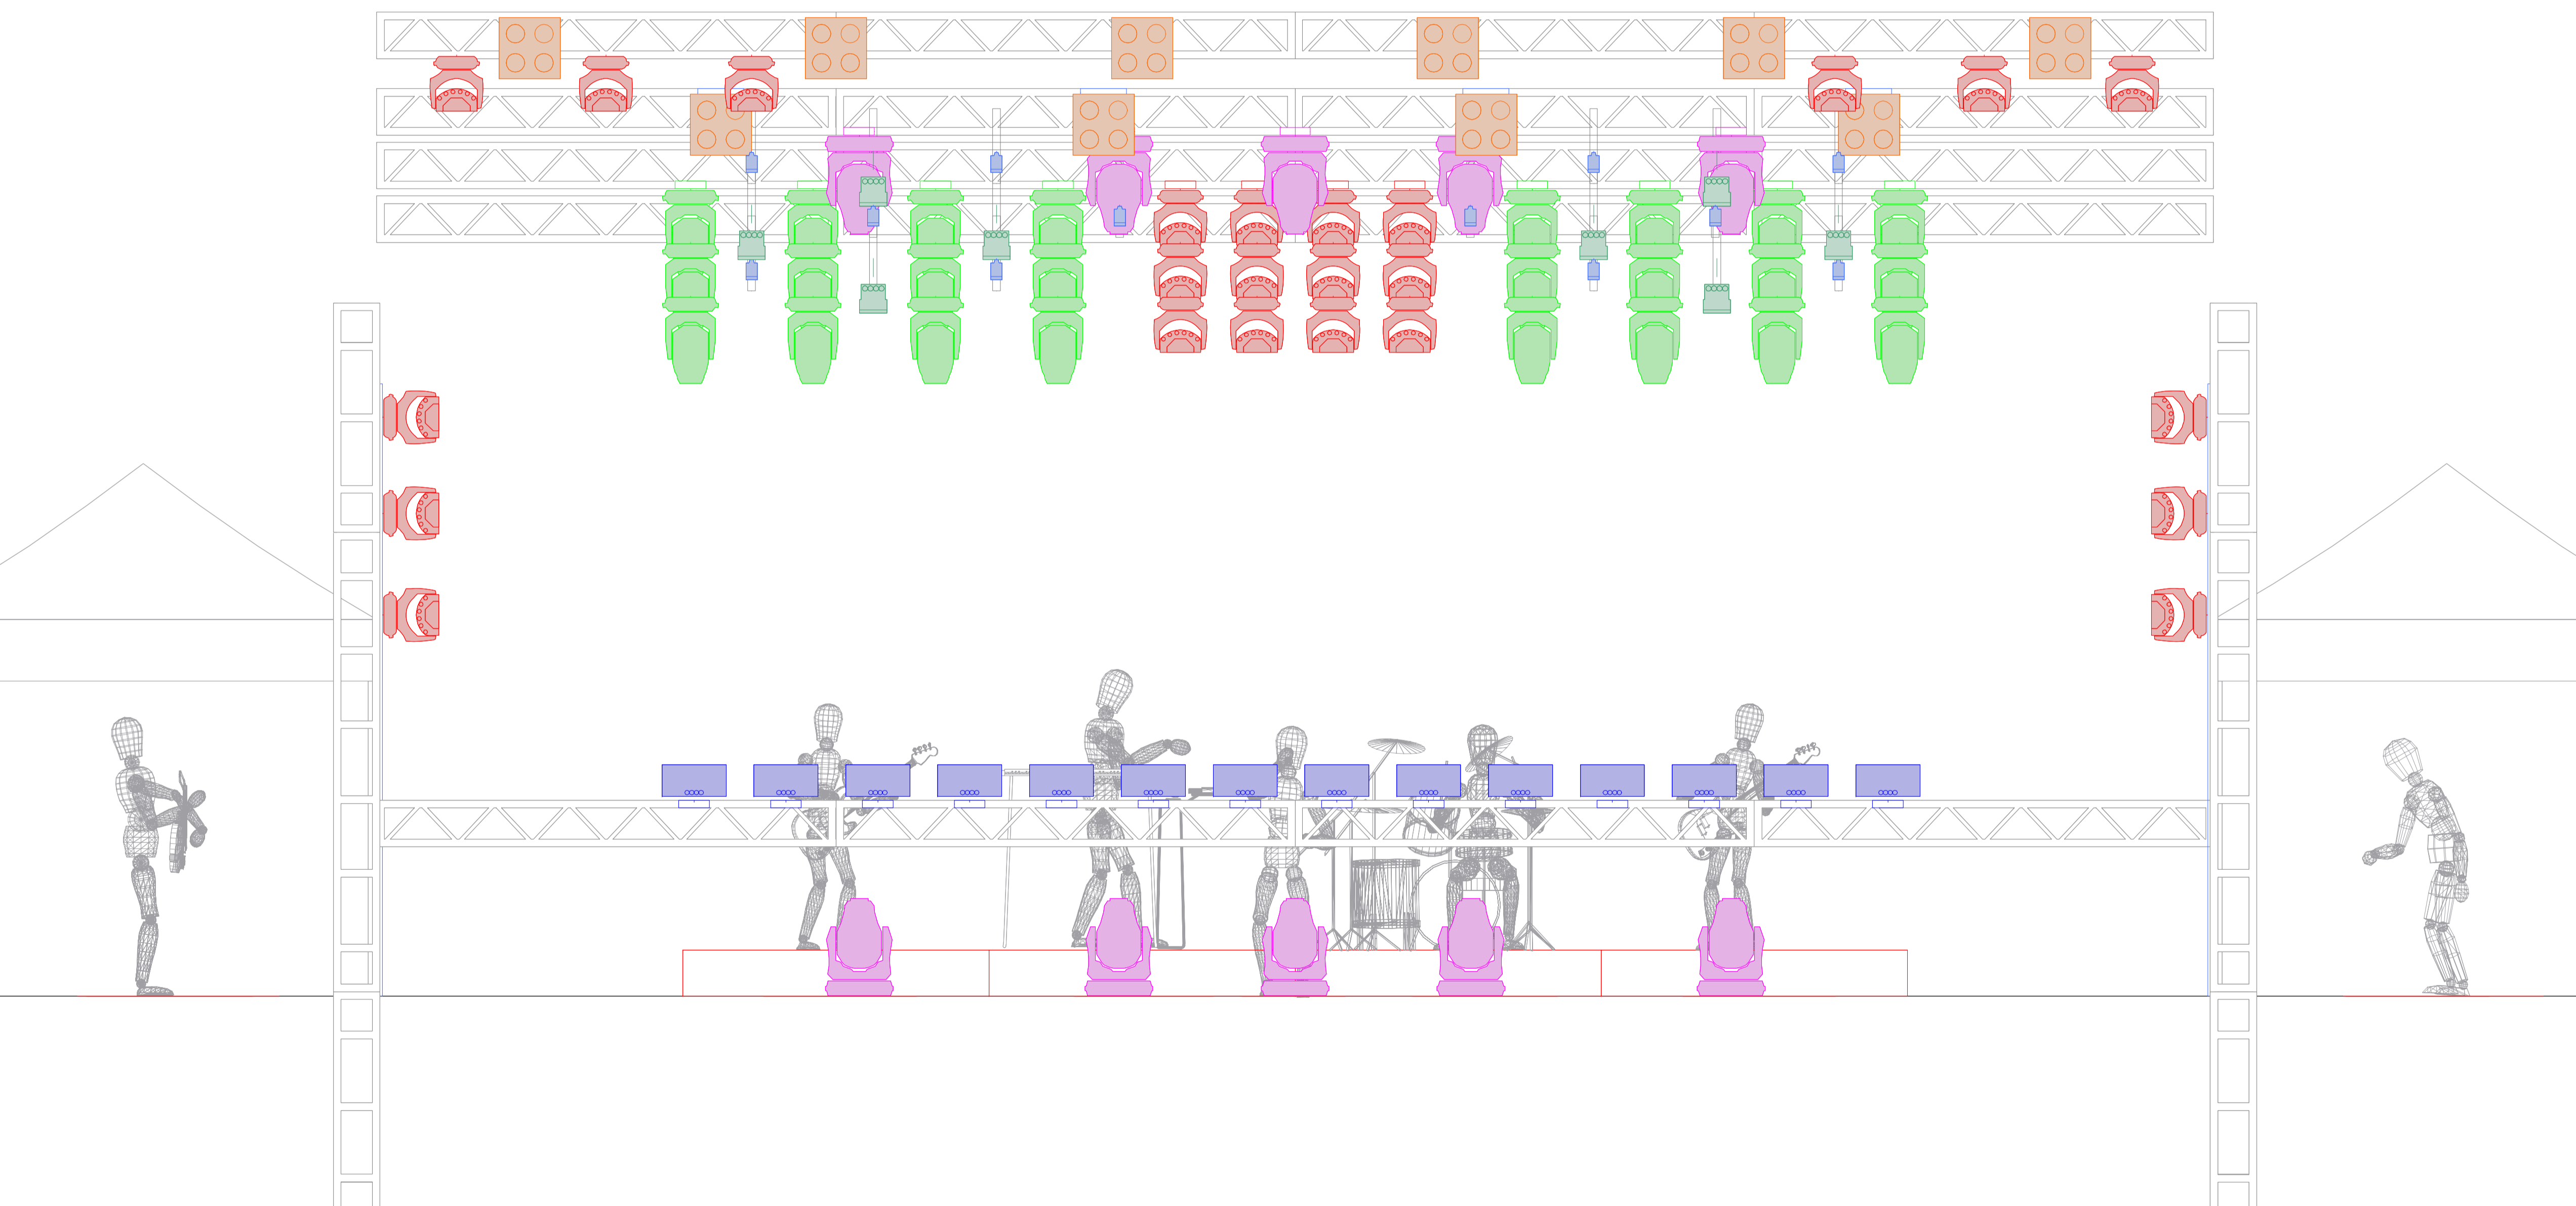

studio: Minska st 65/261; 03-828 Warsaw, Poland

www.gbd.com.pl

THIS DESIGN IS COPYRIGHT PROTECTED

LEGEND:

Symbol	Name	Count
	Follow Spot	1
	Robin Pointe	24
	MAC Quantum Profile	10
	Robin LEDWash 800	24
	CLF Ares	14
	Tambora Linear 100	12
	SunBlast 3000 FC	8
	Blinder 4-lite	10

EQUIPMENT SUPPLIER

REVISION INFO

REMARKS

PRODUCTION	Light Plot 2024		
	VENUE	CITY	SHOW DATE
DRAWING TITLE	FRONT view		
ARTIST	Agnieszka Chylińska		
LIGHTING designer	Michał Parzych +48 662 240 734 mparzych@gbd.com.pl	DIRECTOR	REVISION:
		PRINT	A1
SET designer		SCALE	1:25
		REVISION DATE	09.11.2023
DRAWN BY	Michał Parzych	PAGE	1 of 4

Midas Heritage HD96-24 or Yamaha CL 5 / QL 5   GrandMA2/3 Light Mode 2

FOH Space
5m x 3m
LightDesigner and Sound Engineer
on the same level