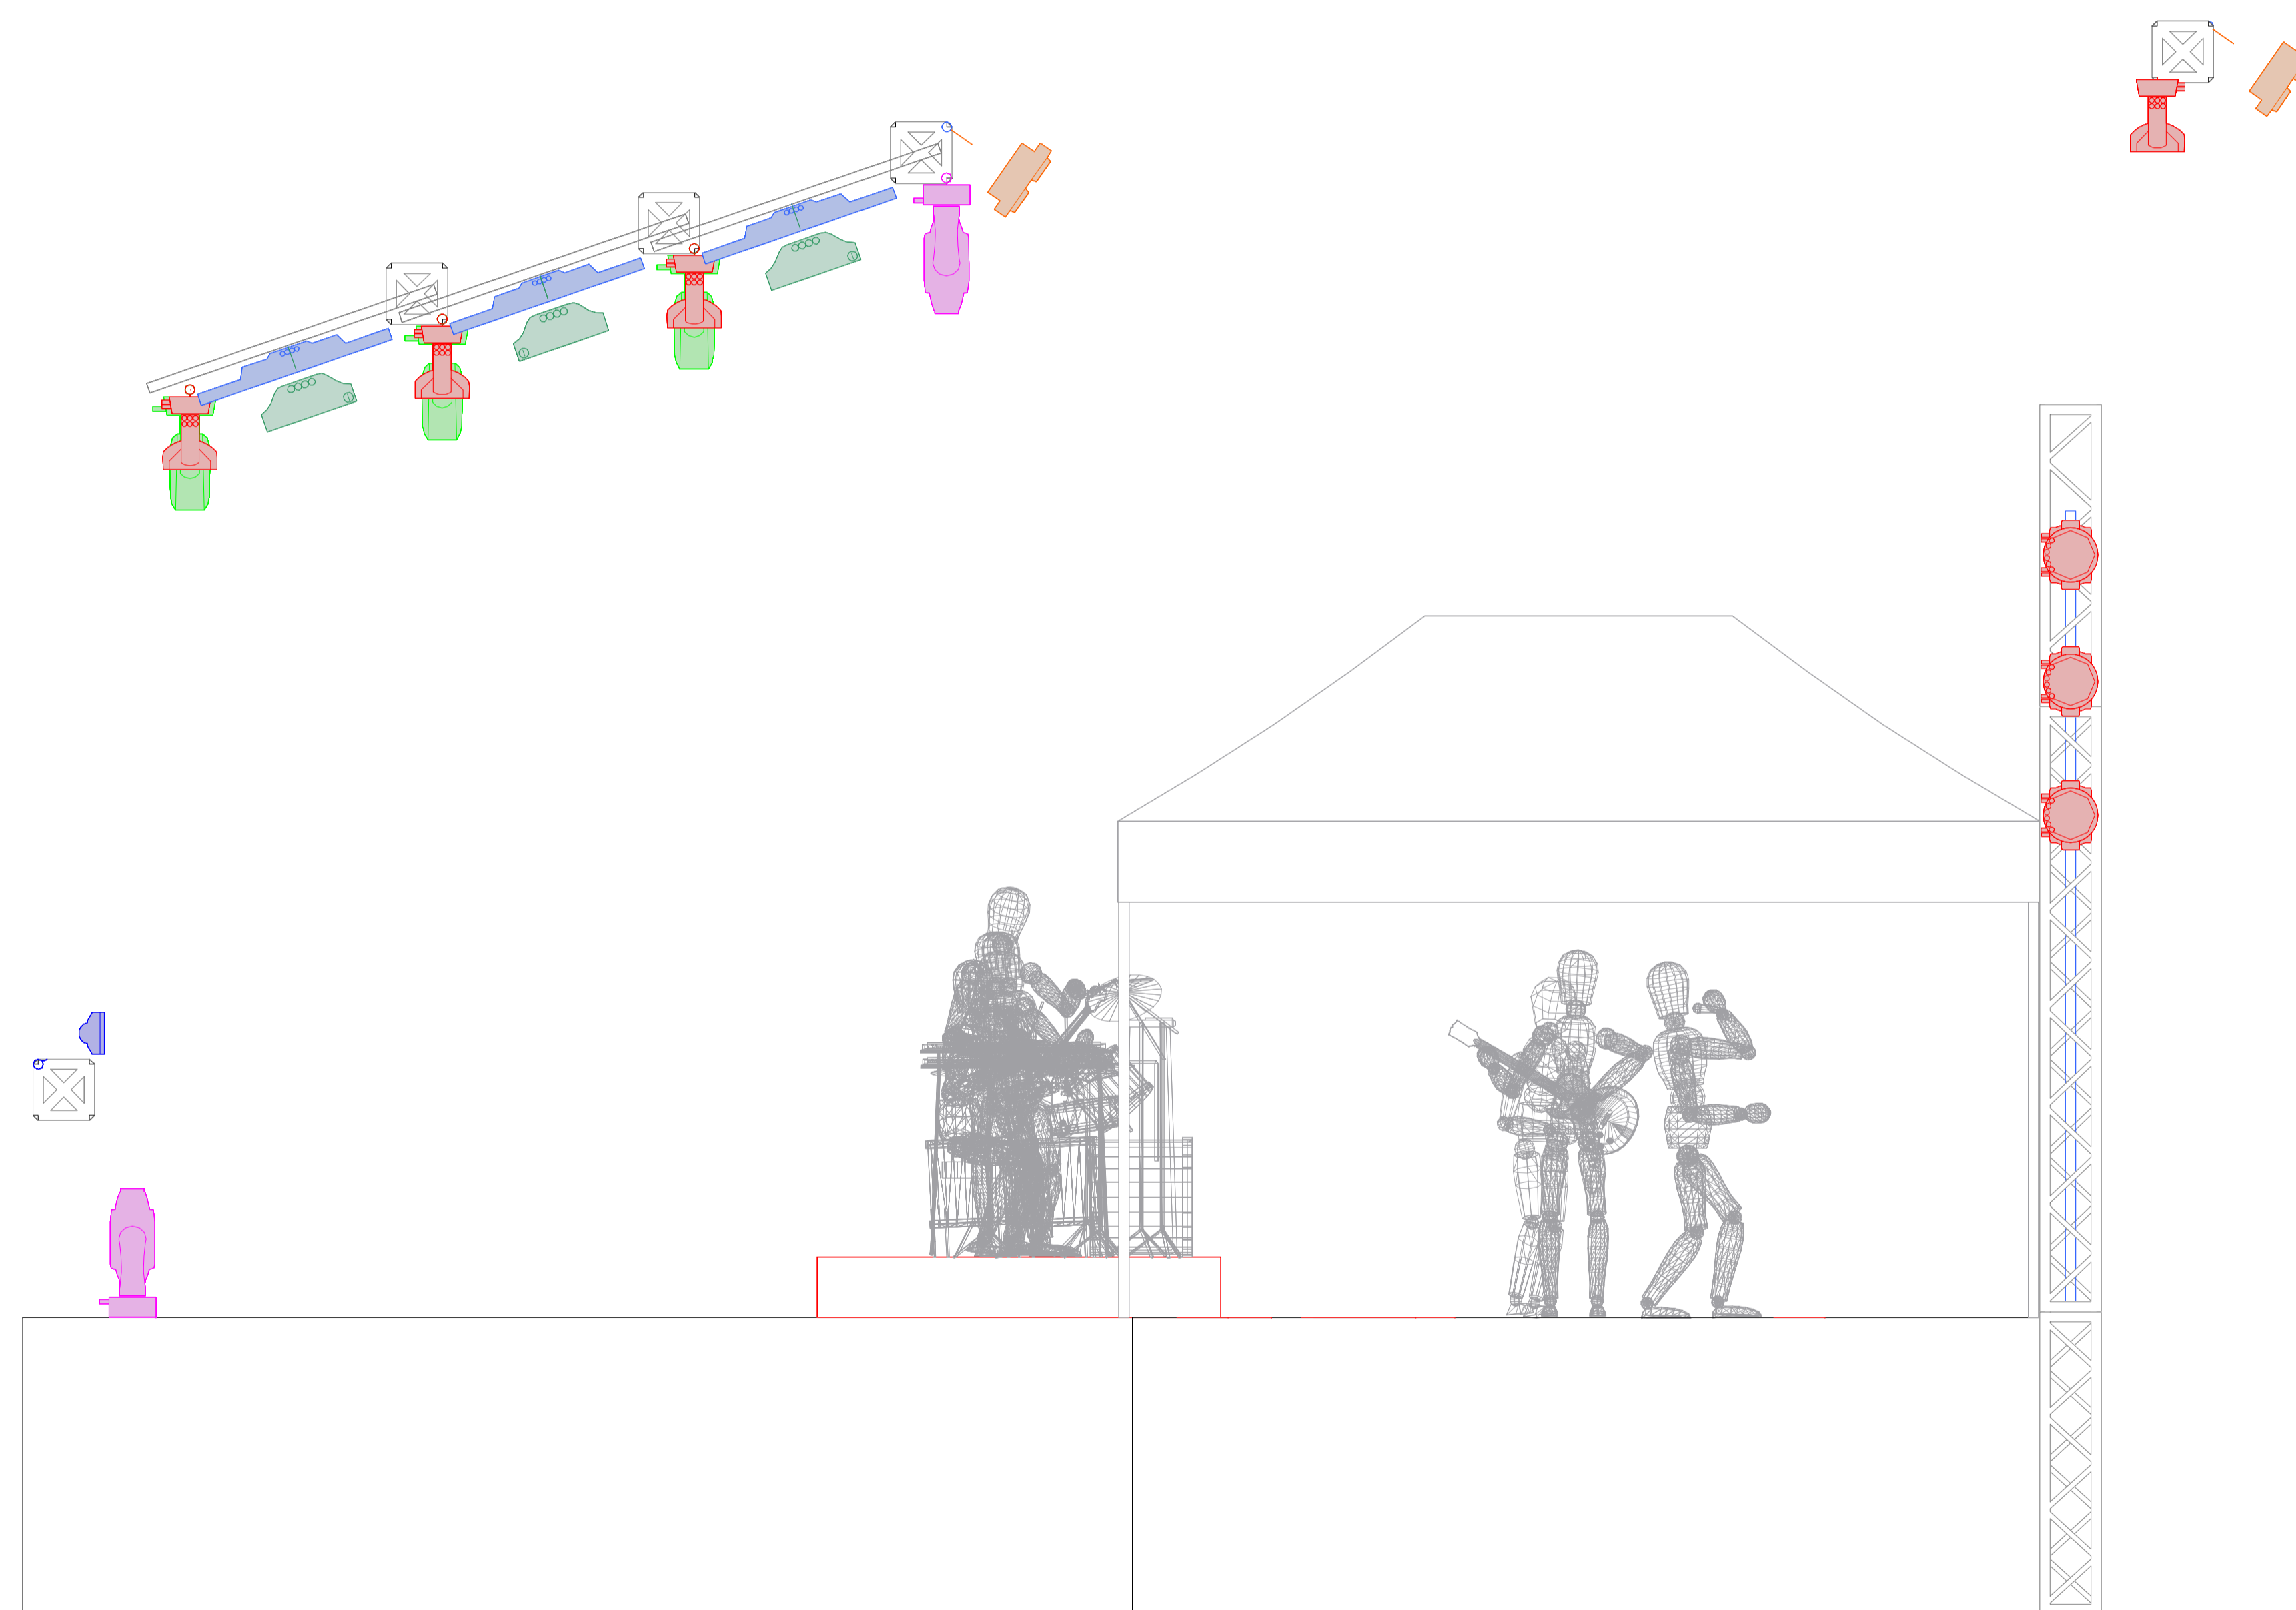

studio: Minska st 65/261; 03-828 Warsaw, Poland

www.gbd.com.pl

THIS DESIGN IS COPYRIGHT PROTECTED

LEGEND:

Symbol	Name	Count
	Follow Spot	1
	Robin Pointe	24
	MAC Quantum Profile	10
	Robin LEDWash 800	24
	CLF Ares	14
	Tambora Linear 100	12
	SunBlast 3000 FC	8
	Blinder 4-lite	10

EQUIPMENT SUPPLIER

REVISION INFO

REMARKS

PRODUCTION	Light Plot 2024		
	VENUE	CITY	SHOW DATE
DRAWING TITLE	SIDE view		
ARTIST	Agnieszka Chylińska		
LIGHTING designer	Michał Parzych +48 662 240 734 mparzych@gbd.com.pl	DIRECTOR	REVISION:
		PRINT	A1
SET designer		SCALE	1:25
		REVISION DATE	09.11.2023
DRAWN BY	Michał Parzych	PAGE	3 of 4