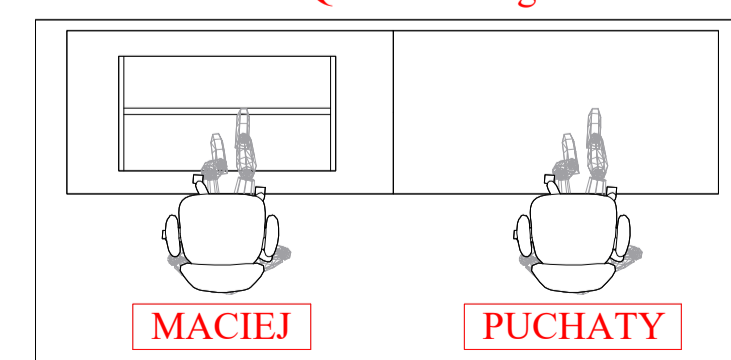

Midas Heritage HD96-24 or Yamaha CL 5 / QL 5   GrandMA2/3 Light Mode 2