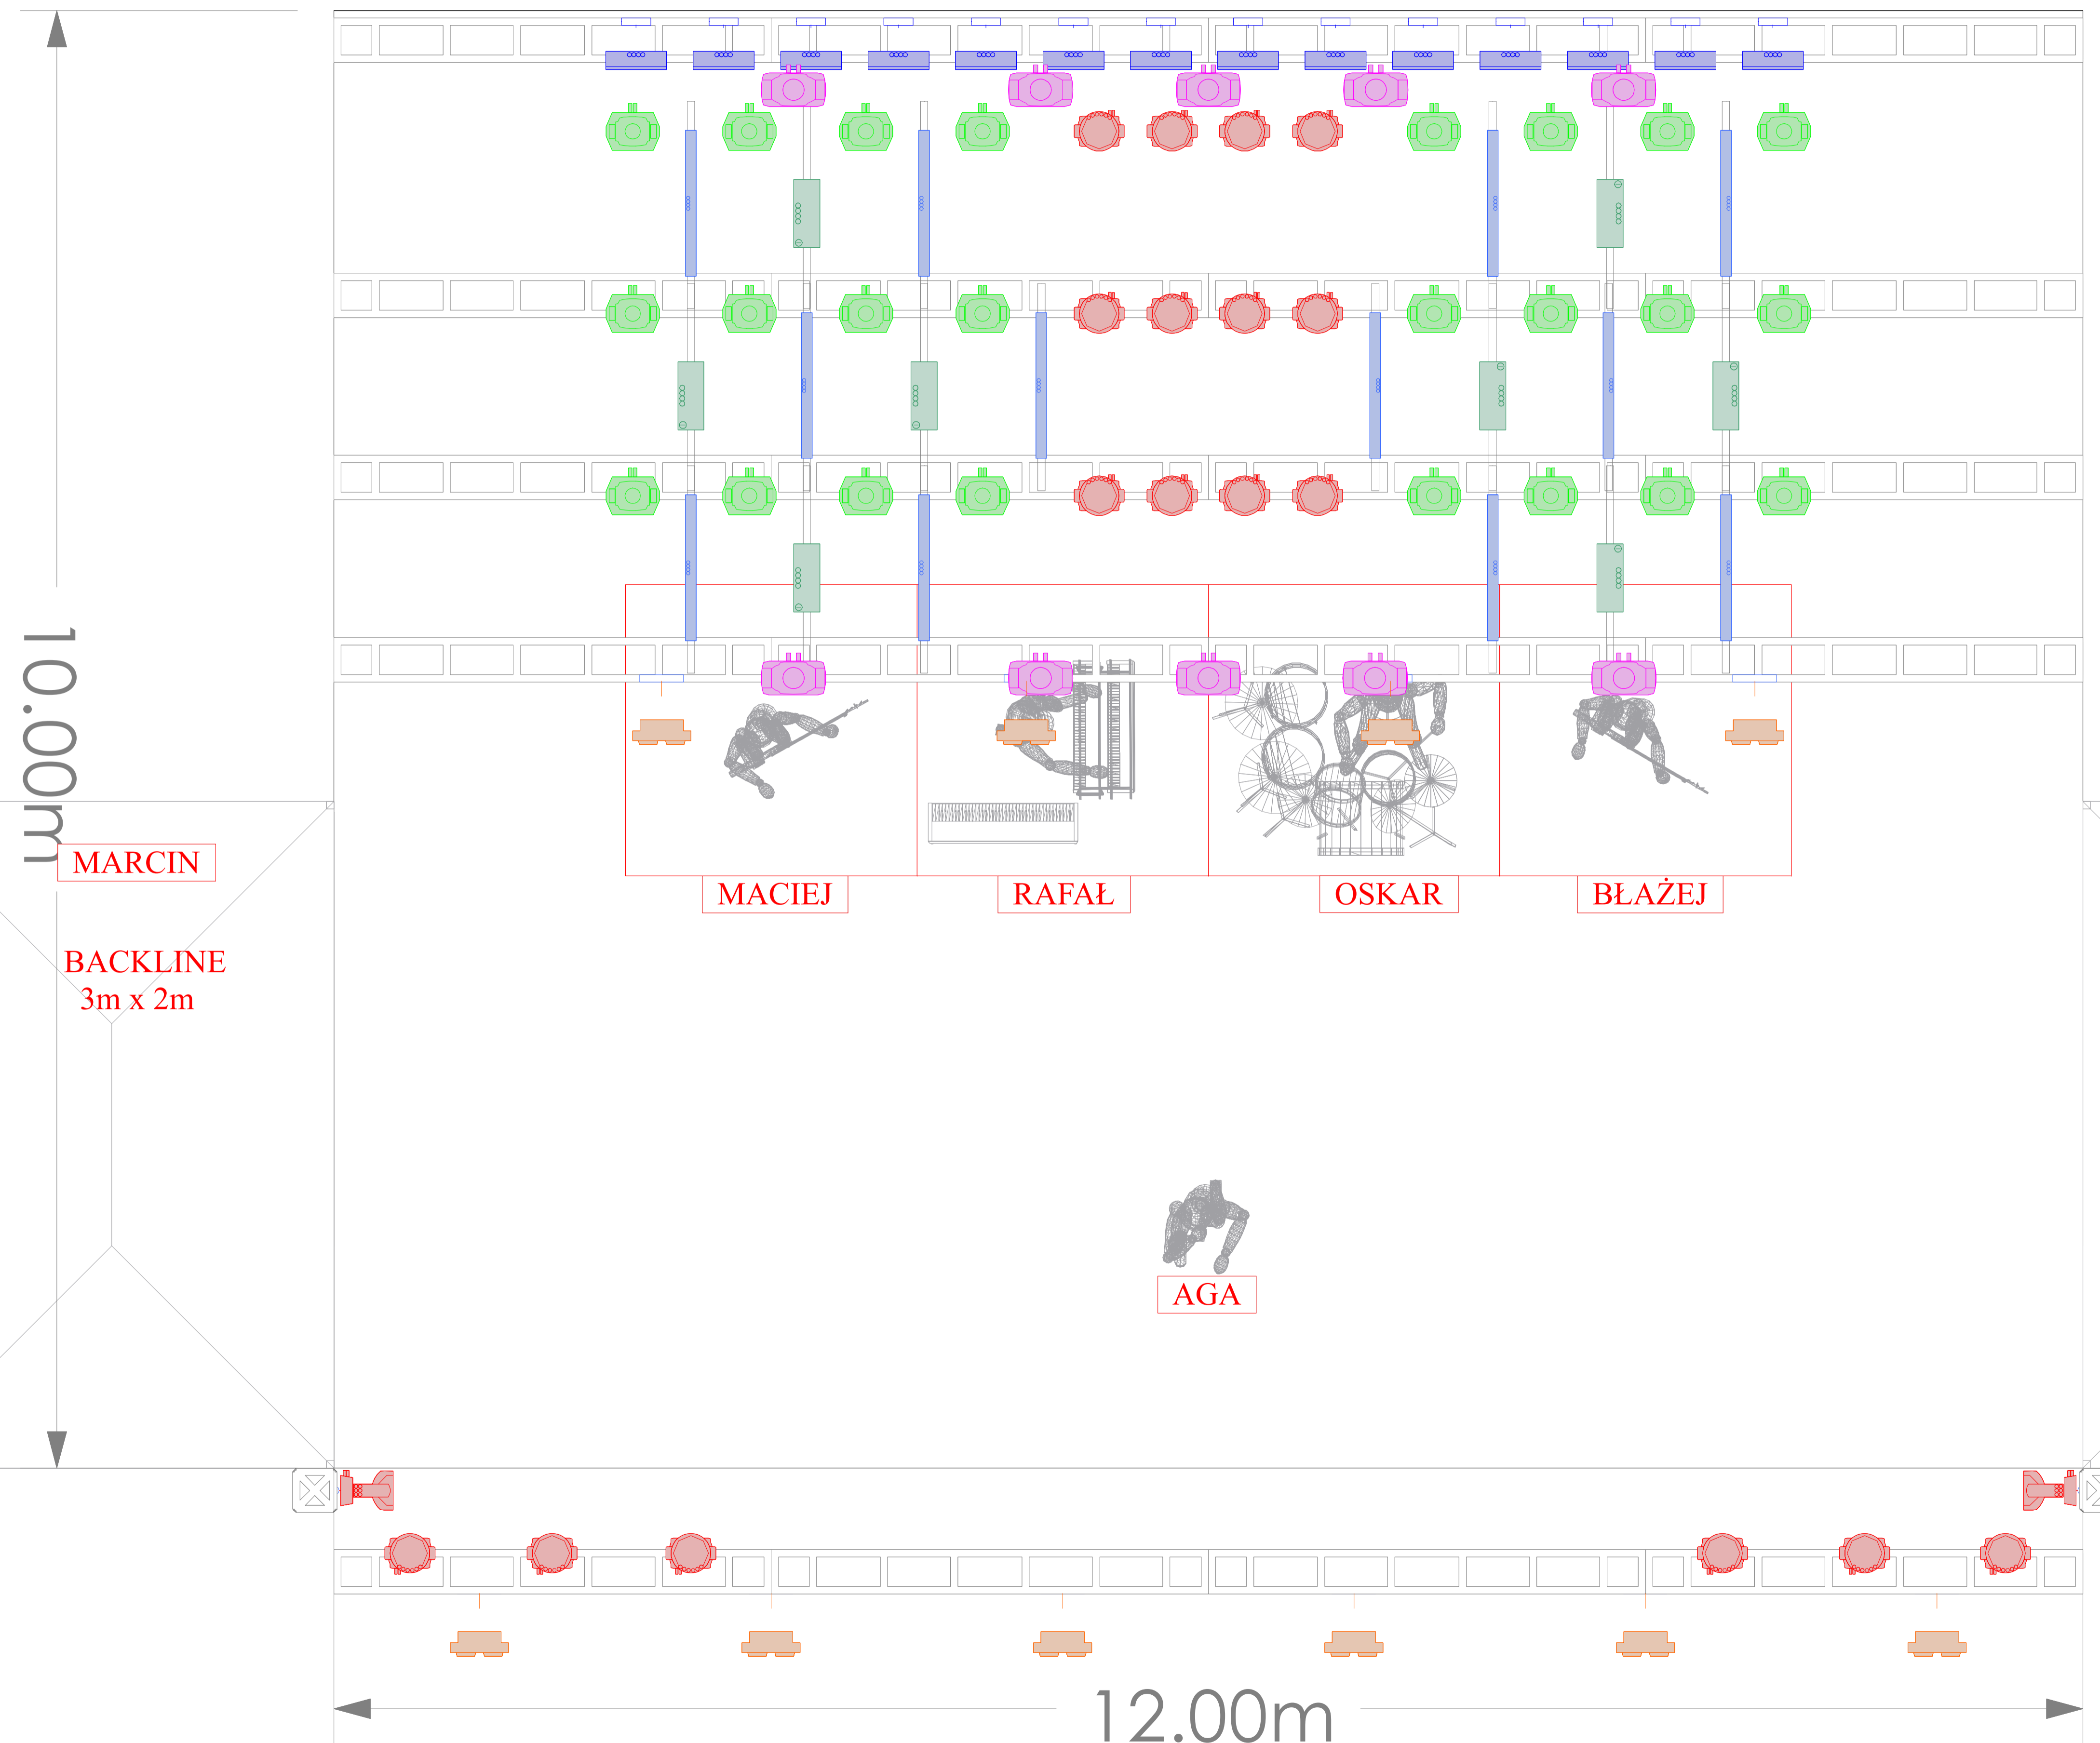

studio: Minska st 65/261; 03-828 Warsaw, Poland

www.gbd.com.pl

THIS DESIGN IS COPYRIGHT PROTECTED

LEGEND:

Symbol	Name	Count
	Follow Spot	1
	Robin Pointe	24
	MAC Quantum Profile	10
	Robin LEDWash 800	24
	CLF Ares	14
	Tambora Linear 100	12
	SunBlast 3000 FC	8
	Blinder 4-lite	10

EQUIPMENT SUPPLIER

REVISION INFO

REMARKS

PRODUCTION	Light Plot 2024		
	VENUE	CITY	SHOW DATE
DRAWING TITLE	TOP view		
ARTIST	Agnieszka Chylińska		
LIGHTING designer	Michał Parzych +48 662 240 734 mparzych@gbd.com.pl	DIRECTOR	REVISION:
		PRINT	A1
SET designer		SCALE	1:25
		REVISION DATE	09.11.2023
DRAWN BY	Michał Parzych	PAGE	2 of 4